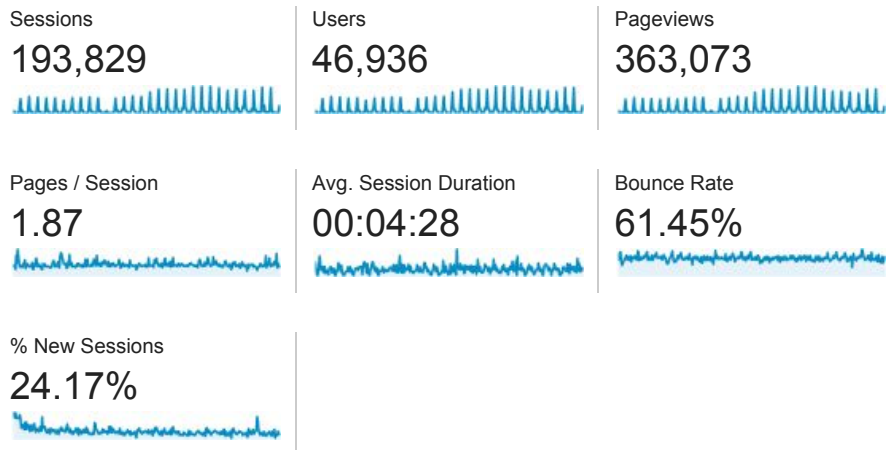

Feb 29, 2016 - Mar 30, 2016

Audience Overview

You are using a filtered view, which may cause your Users count to be inaccurate. [Learn more](#)

This report is based on 187,807 sessions (96.89% of sessions). [Learn more](#)

All Users
100.00% Sessions

Overview

Language	Sessions	% Sessions
1. en-us	50,030	25.81%
2. de	24,433	12.61%
3. pl	23,212	11.98%
4. es	10,041	5.18%
5. fr	6,974	3.60%
6. cs	6,206	3.20%
7. ru	5,879	3.03%
8. tr	5,750	2.97%
9. nl	4,547	2.35%
10. es-es	4,418	2.28%