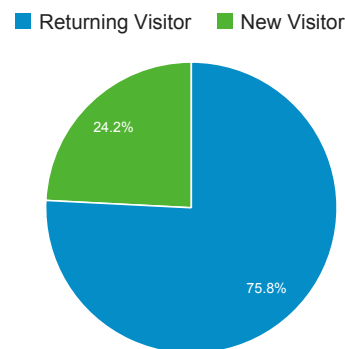

Feb 29, 2016 - Mar 30, 2016

Audience Overview

You are using a filtered view, which may cause your Users count to be inaccurate. [Learn more](#)

This report is based on 187,807 sessions (96.89% of sessions). [Learn more](#)

All Users
100.00% Sessions

Overview

Language	Sessions	% Sessions
1. en-us	50,030	25.81%
2. de	24,433	12.61%
3. pl	23,212	11.98%
4. es	10,041	5.18%
5. fr	6,974	3.60%
6. cs	6,206	3.20%
7. ru	5,879	3.03%
8. tr	5,750	2.97%
9. nl	4,547	2.35%
10. es-es	4,418	2.28%