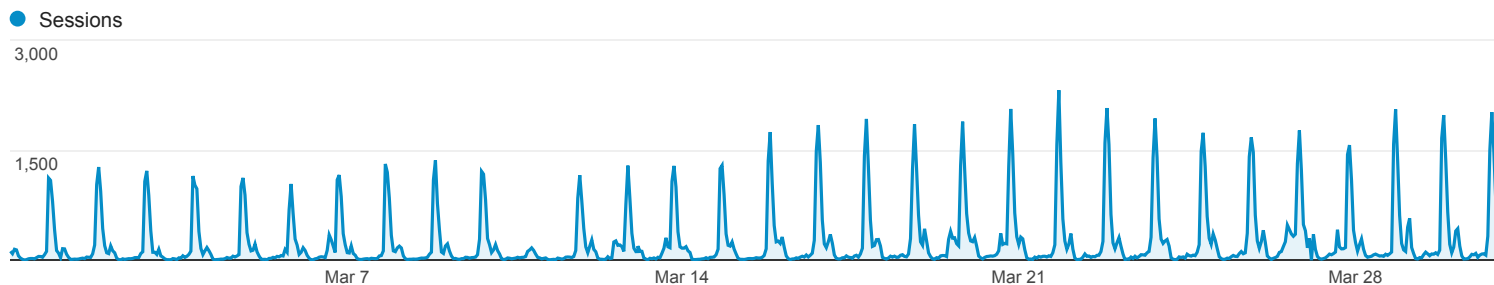

Feb 29, 2016 - Mar 30, 2016

Audience Overview

You are using a filtered view, which may cause your Users count to be inaccurate. [Learn more](#)

This report is based on 187,807 sessions (96.89% of sessions). [Learn more](#)

All Users
100.00% Sessions

Overview

Language	Sessions	% Sessions
1. en-us	50,030	25.81%
2. de	24,433	12.61%
3. pl	23,212	11.98%
4. es	10,041	5.18%
5. fr	6,974	3.60%
6. cs	6,206	3.20%
7. ru	5,879	3.03%
8. tr	5,750	2.97%
9. nl	4,547	2.35%
10. es-es	4,418	2.28%